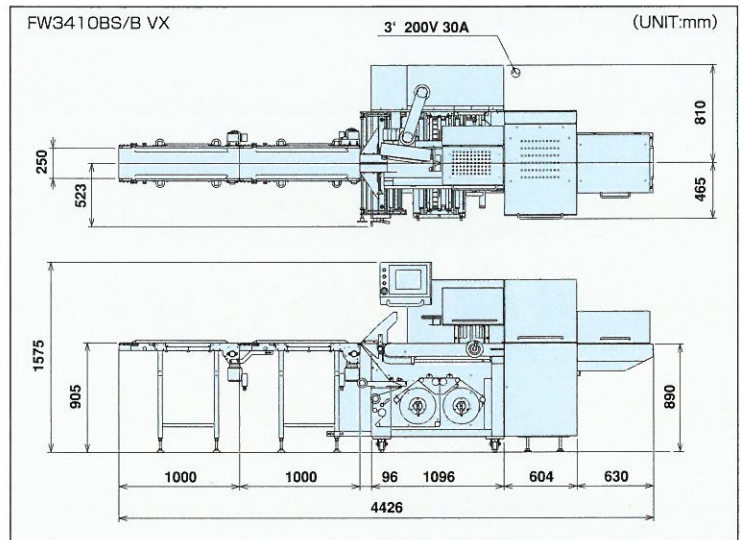

# *FW3410BS/B VX*

HIGH-SPEED HORIZONTAL FORM-FILL-SEAL MACHINE

# FW3410BS/B VX

## DIMENSIONAL DRAWING

## STANDARD SPECIFICATIONS

Machine model	FW3410BS/B VX
Cut off length	Up to 450mm
	(Up to 3,999mm according to spec.)
Product size	Width: Up to 200mm
	Height: Up to 180mm
Wrapping film	Film Width: Up to 700mm
	Outside diameter: Up to 300mm