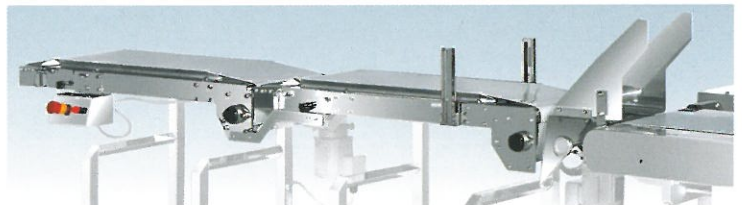

## DIMENSIONAL DRAWING

## STANDARD SPECIFICATIONS

Machine model	FW3410BS/B VX
Cut off length	Up to 450mm
	(Up to 3,999mm according to spec.)
Product size	Width: Up to 200mm
	Height: Up to 180mm
Wrapping film	Film Width: Up to 700mm
	Outside diameter: Up to 300mm

## FEATURES

- Flexible packaging: Specifically designed for packaging various size of products.

- Hygienic construction under product transfer.

- With belt infeed conveyor(Optional) you can wrap your product gently.